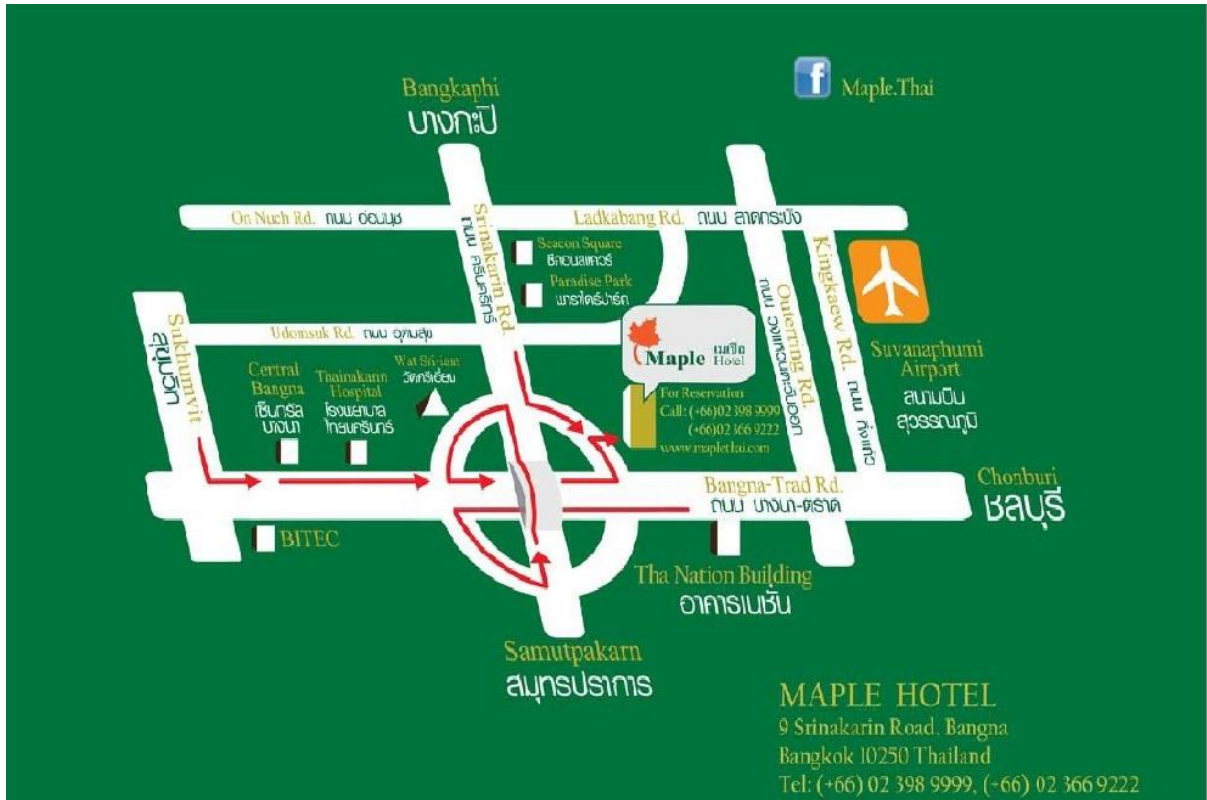

# MAP

at Ballroom B Meeting Room, 15<sup>th</sup> Floor, Maple Hotel

**Address:** No. 9 Srinakarin Road. Bangna, Bangkok 10250